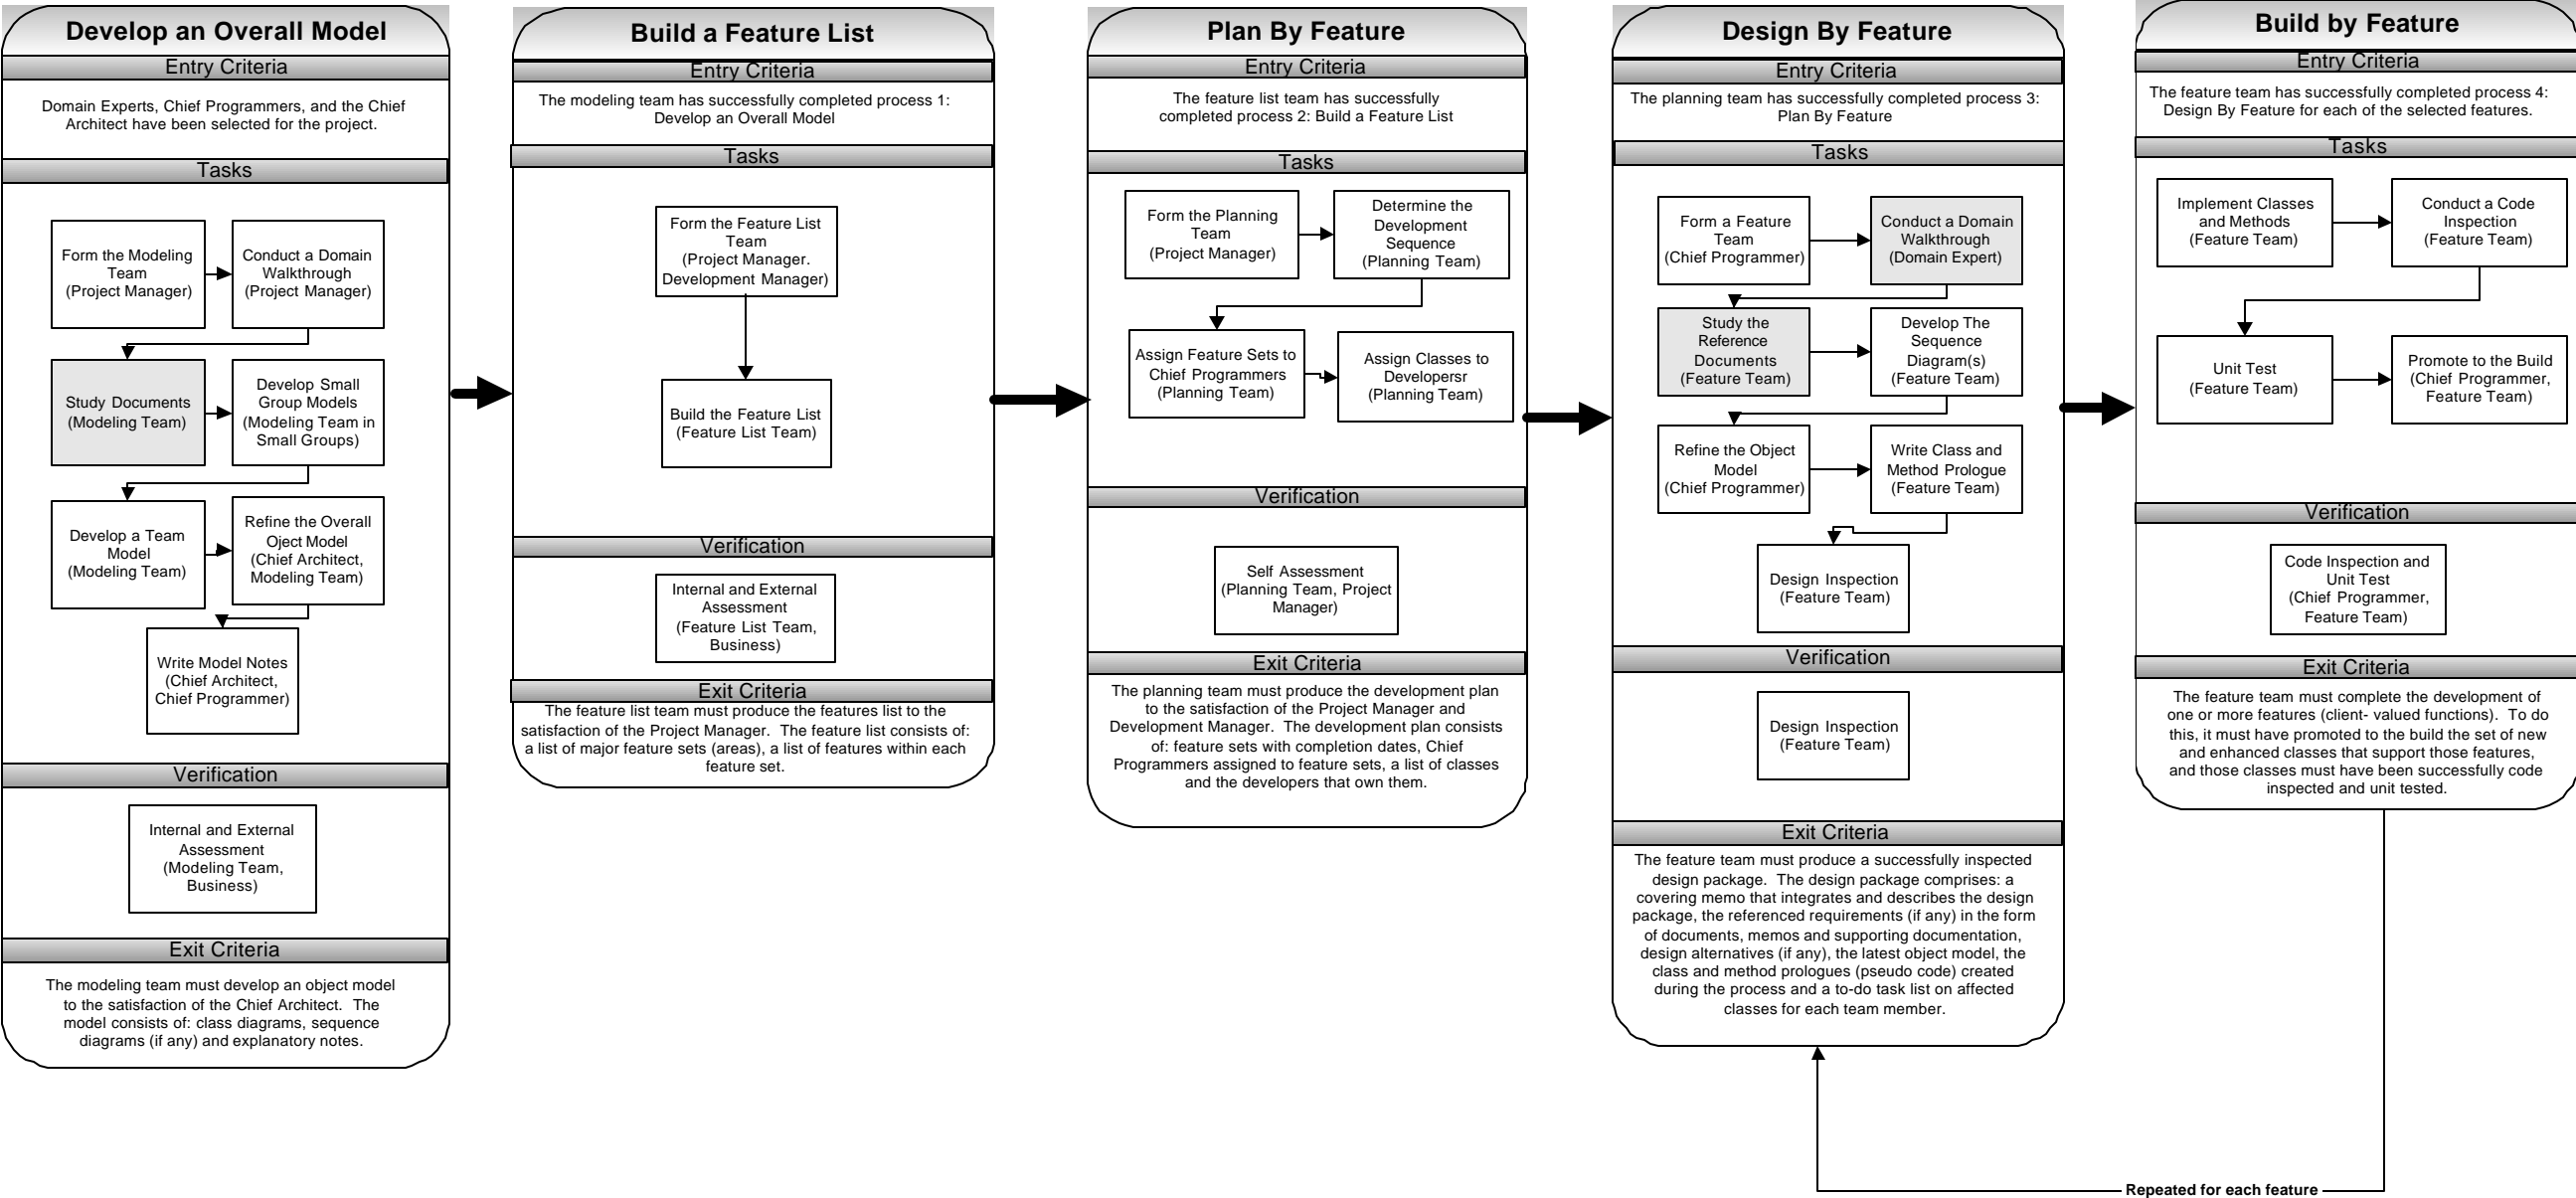

# FDD Process Model

Note: Gray shaded tasks are optional

Source: "A Practical Guide to Feature Driven Development" by Palmer, Stephen R and Felsing, John M., Copyright © 2002 by Togethersoftware Corporation